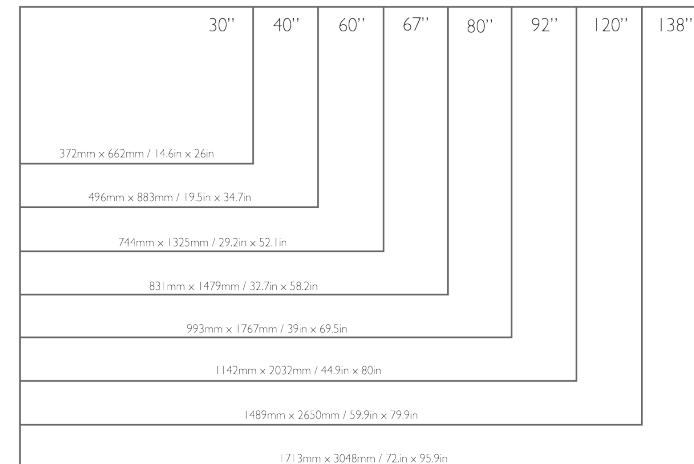

**PRODISPLAY USA** inventories<sup>1</sup> diffusion screens in standard sizes and also offers many in full sheet sizes of 80" x 120". Recently we have added many products, such as the most popular Pro Diffusion and more, in 200" diagonal sizes (over 157" wide). All of these screens can be cut into custom sizes and shapes as requested. Screens are available in 4:3 aspect ratio (full screen) and 16:9 aspect ratio (widescreen).

## 4 : 3 ASPECT RATIO

## 16 : 9 ASPECT RATIO

<sup>1</sup> Call for Availability