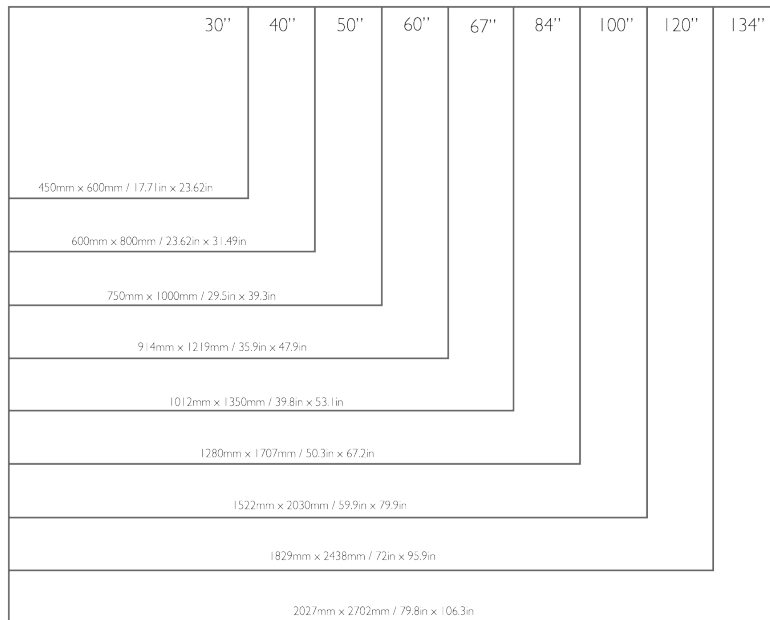

**PRODISPLAY USA** inventories<sup>1</sup> diffusion screens in standard sizes and also offers many in full sheet sizes of 80" x 120". Recently we have added many products, such as the most popular Pro Diffusion and more, in 200" diagonal sizes (over 157" wide). All of these screens can be cut into custom sizes and shapes as requested. Screens are available in 4:3 aspect ratio (full screen) and 16:9 aspect ratio (widescreen).

## 4 : 3 ASPECT RATIO

## 16 : 9 ASPECT RATIO

<sup>1</sup> Call for Availability